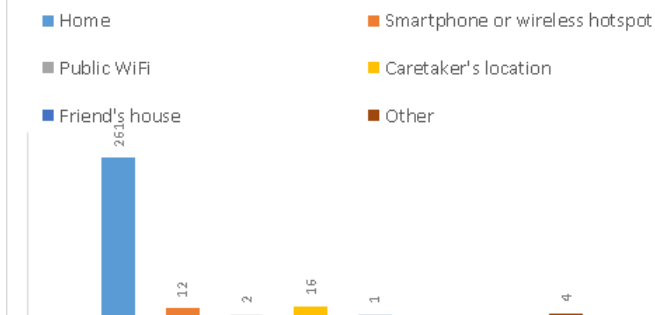

ON A NON-SCHOOL DAY, HOW DOES YOUR STUDENT ACCESS THE INTERNET?