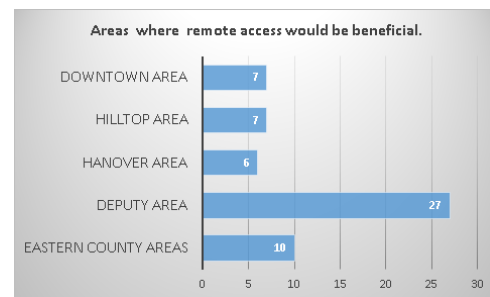

We recently surveyed our families in order to try to determine areas within the district where we may be able to place buses with WiFi access for student use. We had 370 responses to the survey which provided some great feedback and information. Some families, who do not have home access, shared locations where remote access would be beneficial for student access. We will use this data to prioritize locations once installations are complete. The targeted completion date is the end of January.

Does your student have internet access at home?

ON A NON-SCHOOL DAY, HOW DOES YOUR STUDENT ACCESS THE INTERNET?

how it works...

Once road and weather conditions are considered safe, buses would be driven to locations based on need. Each bus WiFi access point has an approximate range of 800 feet. We realize this will work better in some locations than others, but our hope is to locate centralized hubs throughout the county where we can some coverage where there is none today.

We asked families who do not have access to share a location so we can better begin to prioritize areas where remote access would be most beneficial. Of the 74 who currently have not access, 57 provided information which helps us begin to identify a few starting points.