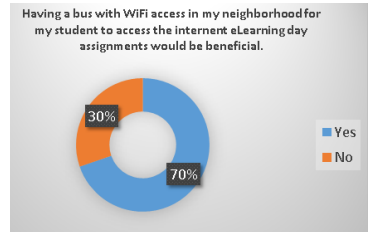

Does your student have internet access at home?

ON A NON-SCHOOL DAY, HOW DOES YOUR STUDENT ACCESS THE INTERNET?

how it works...

Once road and weather conditions are considered safe, buses would be driven to locations based on need. Each bus WiFi access point has an approximate range of 800 feet. We realize this will work better in some locations than others, but our hope is to locate centralized hubs throughout the county where we can some coverage where there is none today.

We asked families who do not have access to share a location so we can better begin to prioritize areas where remote access would be most beneficial. Of the 74 who currently have not access, 57 provided information which helps us begin to identify a few starting points.